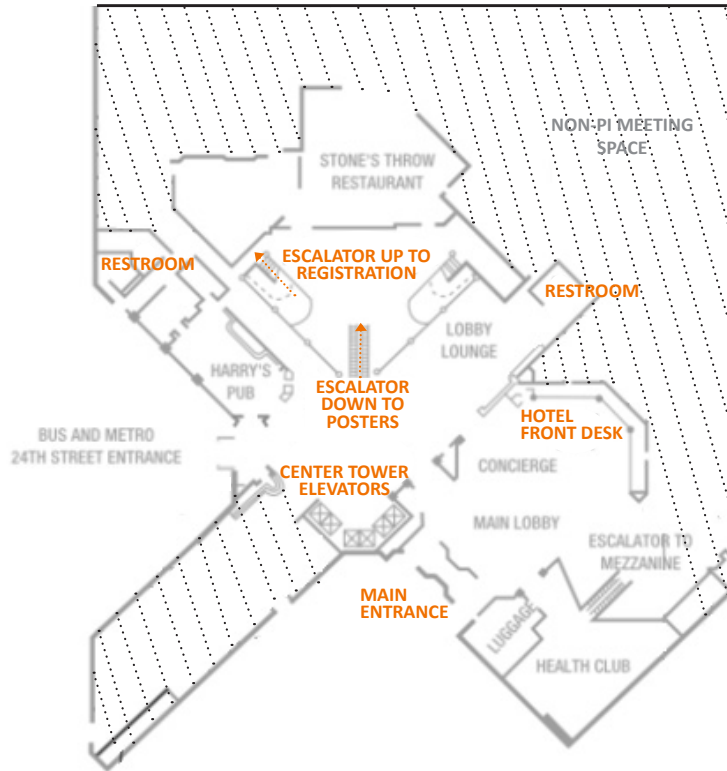

DISCOVERY
RESEARCH
PREK-12

PI Meeting
June 6-8, 2018 Washington, D.C.

HOTEL FLOOR LEVELS

MEETING ROOM LOCATIONS

Registration & Sessions
MEZZANINE LEVEL

See back for Lobby & Exhibition Levels

Street Entrance LOBBY LEVEL

Poster Hall & Lincoln Rooms EXHIBITION LEVEL

See front for Mezzanine Level