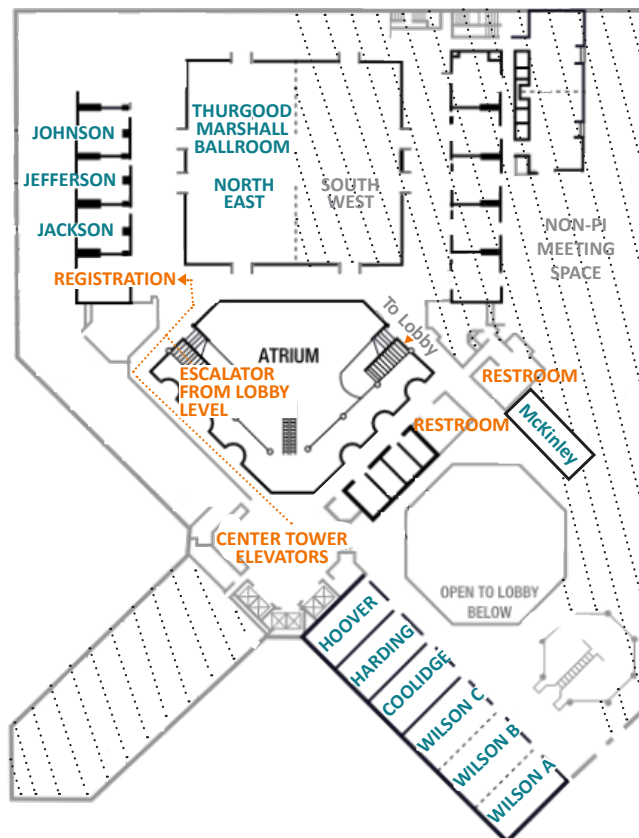

DISCOVERY
RESEARCH
PREK-12

PI Meeting
June 6-8, 2018 Washington, D.C.

HOTEL FLOOR LEVELS

MEETING ROOM LOCATIONS

Registration & Sessions
MEZZANINE LEVEL

See back for Lobby & Exhibition Levels

Street Entrance LOBBY LEVEL

Poster Hall & Lincoln Rooms EXHIBITION LEVEL

See front for Mezzanine Level